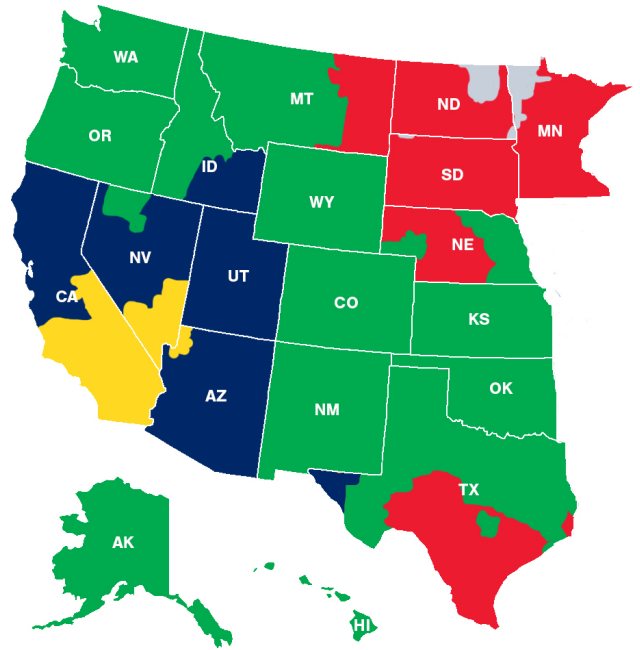

QJB – 20W & 40W
Q6S – 50W, 100W, 150W, 300W – MAX 25 PER ORDER

QJB

Q6S

Shipping Dates

ELECTRONIC DRIVERS & DC MAGNETIC POWER SUPPLIES - Ship with the order of the LEDs
AC MAGNETIC POWER SUPPLIES - 3-5 days

SERVICED OUT OF CALIFORNIA

- | | |
|------------|--------------|
| California | Wyoming |
| Nevada | North Dakota |
| Washington | South Dakota |
| Oregon | Minnesota |
| Hawaii | New Mexico |
| Texas | Alaska |
| Arizona | |
| Utah | |
| Colorado | |
| Kansas | |
| Nebraska | |
| Oklahoma | |
| Idaho | |
| Montana | |

- Transit Days
- 1 day
 - 2 days
 - 3 days
 - 4 days
 - 5 days

SERVICED OUT OF CONNECTICUT

- | | |
|---------------|----------------|
| Connecticut | Indiana |
| Massachusetts | Kentucky |
| New York | Tennessee |
| Maine | North Carolina |
| New Hampshire | South Carolina |
| Vermont | Georgia |
| Rhode Island | Florida |
| New Jersey | Alabama |
| Pennsylvania | Mississippi |
| Delaware | Louisiana |
| Maryland | Arkansas |
| Ohio | Missouri |
| Virginia | Illinois |
| West Virginia | Wisconsin |
| Michigan | Iowa |

- Transit Days
- 1 day
 - 2 days
 - 3 days
 - 4 days

IF YOU NEED IT QUICKER, PLEASE GIVE US A CALL.