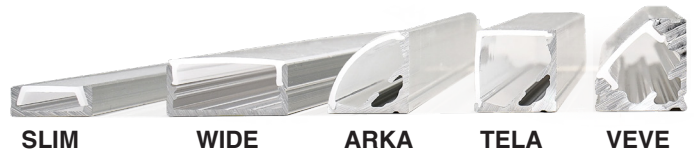

QUICK-SHIP PROGRAM

For those jobs that need product fast, Q-Tran's Quick Ship program utilizes our warehouses on both coasts for orders of 250 feet or less that require a quick turn-around time. Strips and extrusions ship in as little as two days and factory assembled fixtures as soon as seven days.

LIGHT (250' MAX)

LEDs

SD-SW/24 – 2.0/4.0/6.0 – 2700K, 3000K, 3500K
SW/24 – 1.5/3.0/5.0 – 2400K, 2700K, 3000K, 3500K

SD-SW24

SW24

Shipping Dates

FULL REELS (Class 2 lengths & 100') - 2-3 days
CUSTOM CUT LENGTHS OF LED - 3-5 days

EXTRUSIONS

SLIM, WIDE, ARKA, TELA, VEVE, LATO, VEGA, TORQ, LALO

SLIM

WIDE

ARKA

TELA

VEVE

Shipping Dates