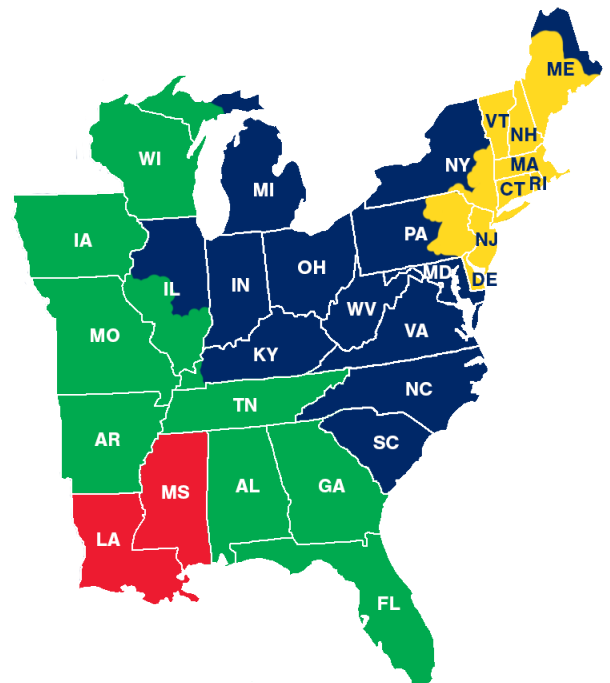

QUICK-SHIP PROGRAM

For those jobs that need product fast, Q-Tran's Quick Ship program utilizes our warehouses on both coasts for orders of 250 feet or less that require a quick turn-around time. Strips and extrusions ship in as little as two days and factory assembled fixtures as soon as seven days.

SERVICED OUT OF CALIFORNIA

- | | |
|------------|--------------|
| California | Wyoming |
| Nevada | North Dakota |
| Washington | South Dakota |
| Oregon | Minnesota |
| Hawaii | New Mexico |
| Texas | Alaska |
| Arizona | |
| Utah | |
| Colorado | |
| Kansas | |
| Nebraska | |
| Oklahoma | |
| Idaho | |
| Montana | |

- Transit Days
- 1 day
 - 2 days
 - 3 days
 - 4 days
 - 5 days

SERVICED OUT OF CONNECTICUT

- | | |
|---------------|----------------|
| Connecticut | Indiana |
| Massachusetts | Kentucky |
| New York | Tennessee |
| Maine | North Carolina |
| New Hampshire | South Carolina |
| Vermont | Georgia |
| Rhode Island | Florida |
| New Jersey | Alabama |
| Pennsylvania | Mississippi |
| Delaware | Louisiana |
| Maryland | Arkansas |
| Ohio | Missouri |
| Virginia | Illinois |
| West Virginia | Wisconsin |
| Michigan | Iowa |

- Transit Days
- 1 day
 - 2 days
 - 3 days
 - 4 days

IF YOU NEED IT QUICKER, PLEASE GIVE US A CALL.